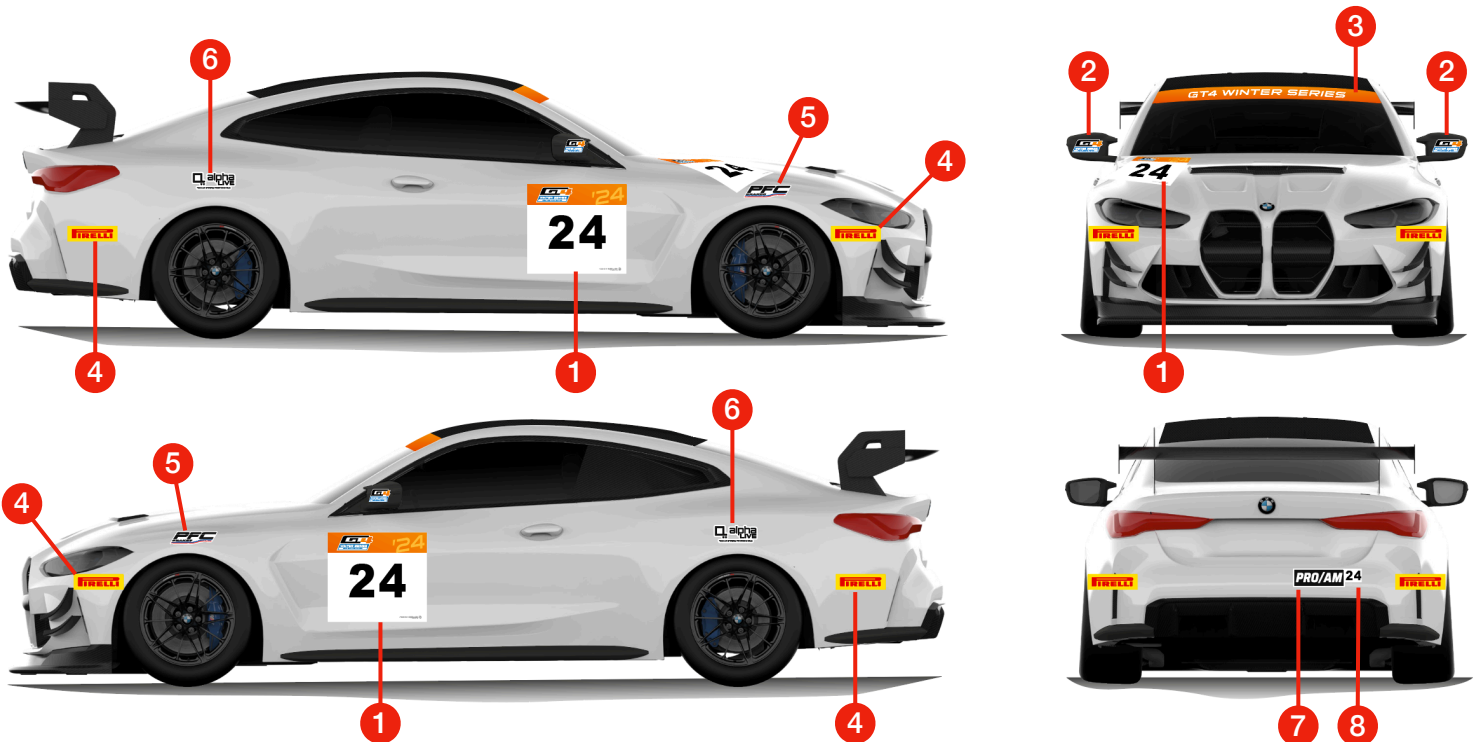

### MANDATORY STICKER INSTRUCTIONS FOR GT4 WINTER SERIES 2024:

YOUR CONTACT: STEFAN LEHNER - Racing Series Coordinator

E-mail : [stefan@winter-series.com](mailto:stefan@winter-series.com)

- » Stickers will be handed over on WED - FRI before the Winter Series racing days
- » MANDATORY stickers: Failing stickers or invalid placing of stickers may lead to not passing scrutineering
- » PFC Brakes sticker is not a mandatory sticker: This sticker is only mandatory for participation in the PFC Brakes Challenge (see season documents on the [GT4 Winter Series website](http://www.gt4winterseries.com))

NR.	AMOUNT	TYPE	POSITION
1	3x	Starting number plate + Starting numbers (black)	Doors left + right, bonnet right top corner (tilted)
2	2x	GT4 Winter Series	Wing mirrors left + right
3	1x	GT4 Winter Series window banner	Top of windshield
4	4x	Pirelli	Front bumper left + right, rear bumper left + right
5	2x (optional)	PFC Brakes (PFC Brakes challenge participation)	Front fenders left + right on top of wheel arch
6	2x	Alpha Live	Rear fenders left + right on top of wheel arch
7	1x	Category (AM, PRO/AM, PRO)	Rear bumper middle-right side
8	1x	Starting numbers (separate numbers) small	Rear bumper next to category sticker