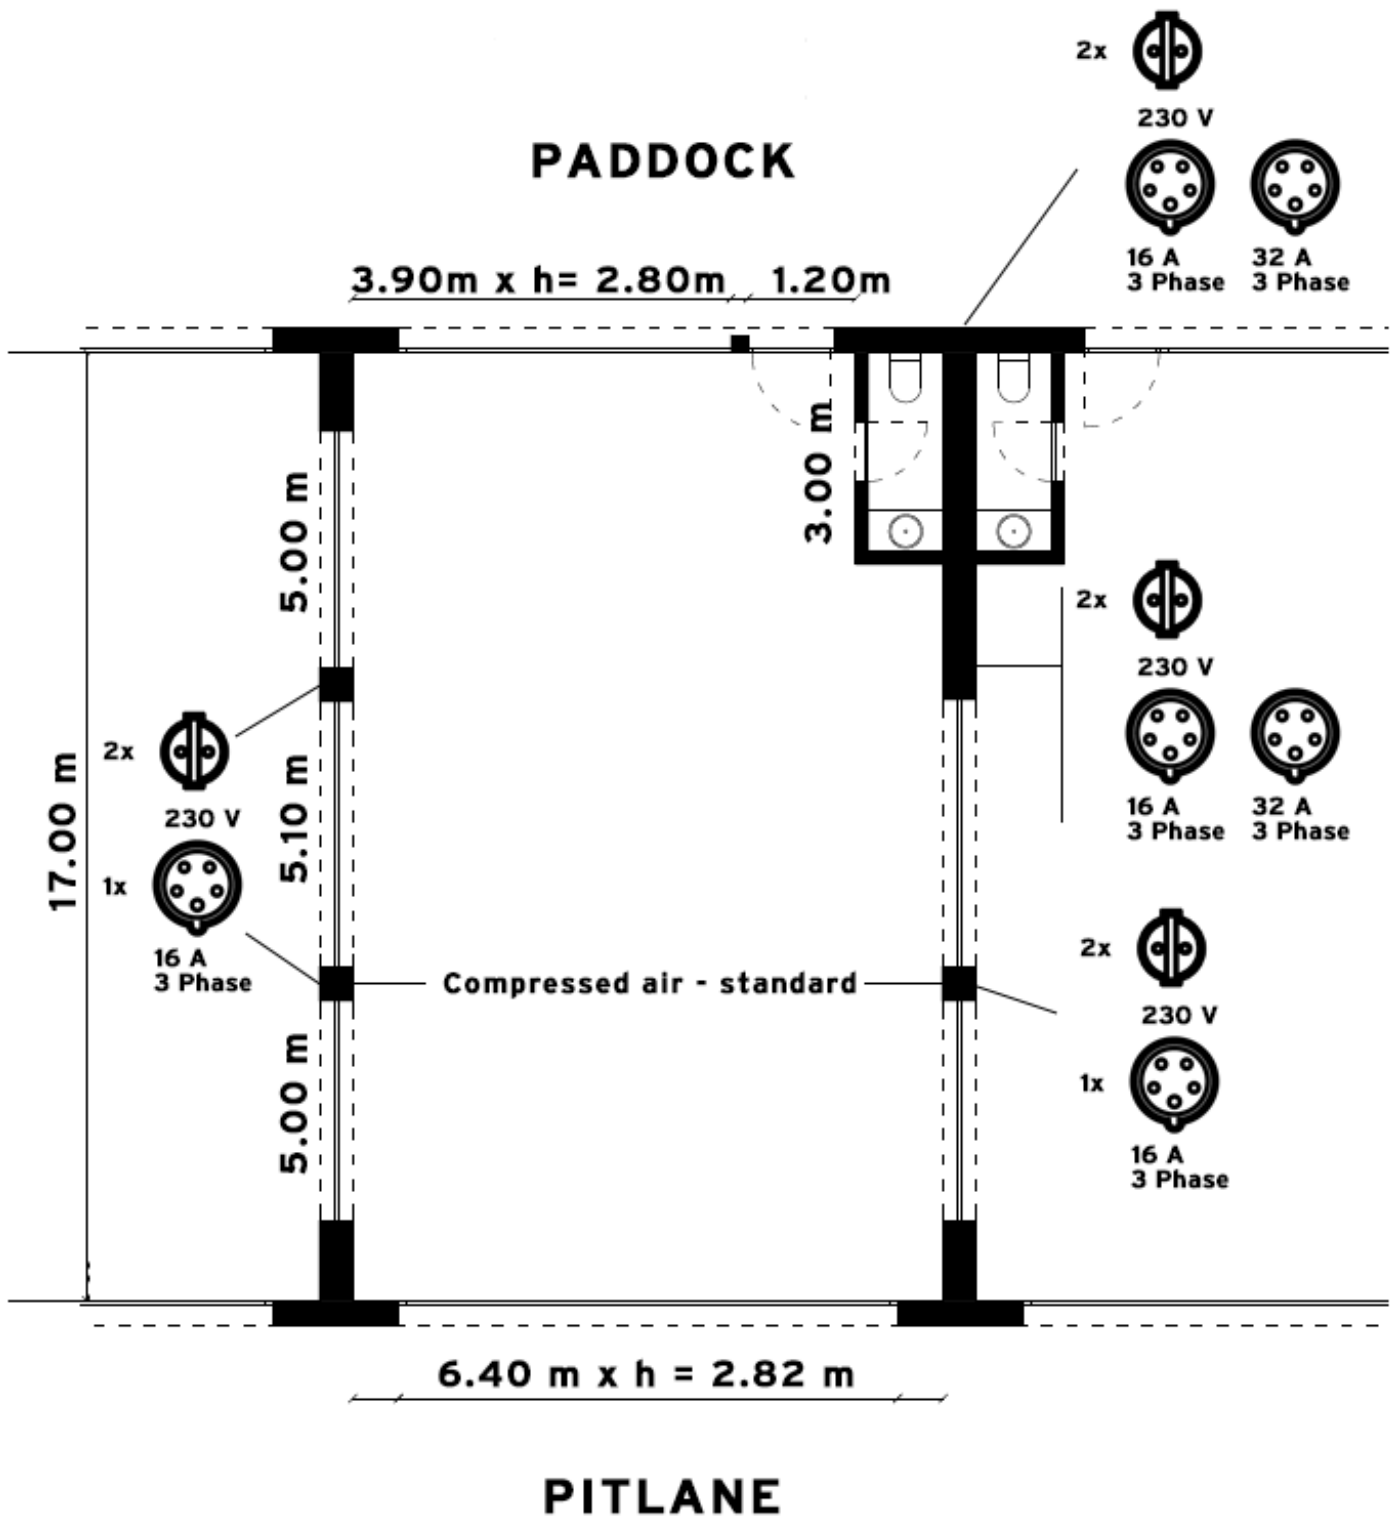

TRACK LAYOUT

ESTORIL 16/19 JAN 2025

WINTER
SERIES

GEDLICH
RACING

PIT BOXES

ESTORIL 16/19 JAN 2025

WINTER GEDLICH RACING
SERIES

CONTACTS