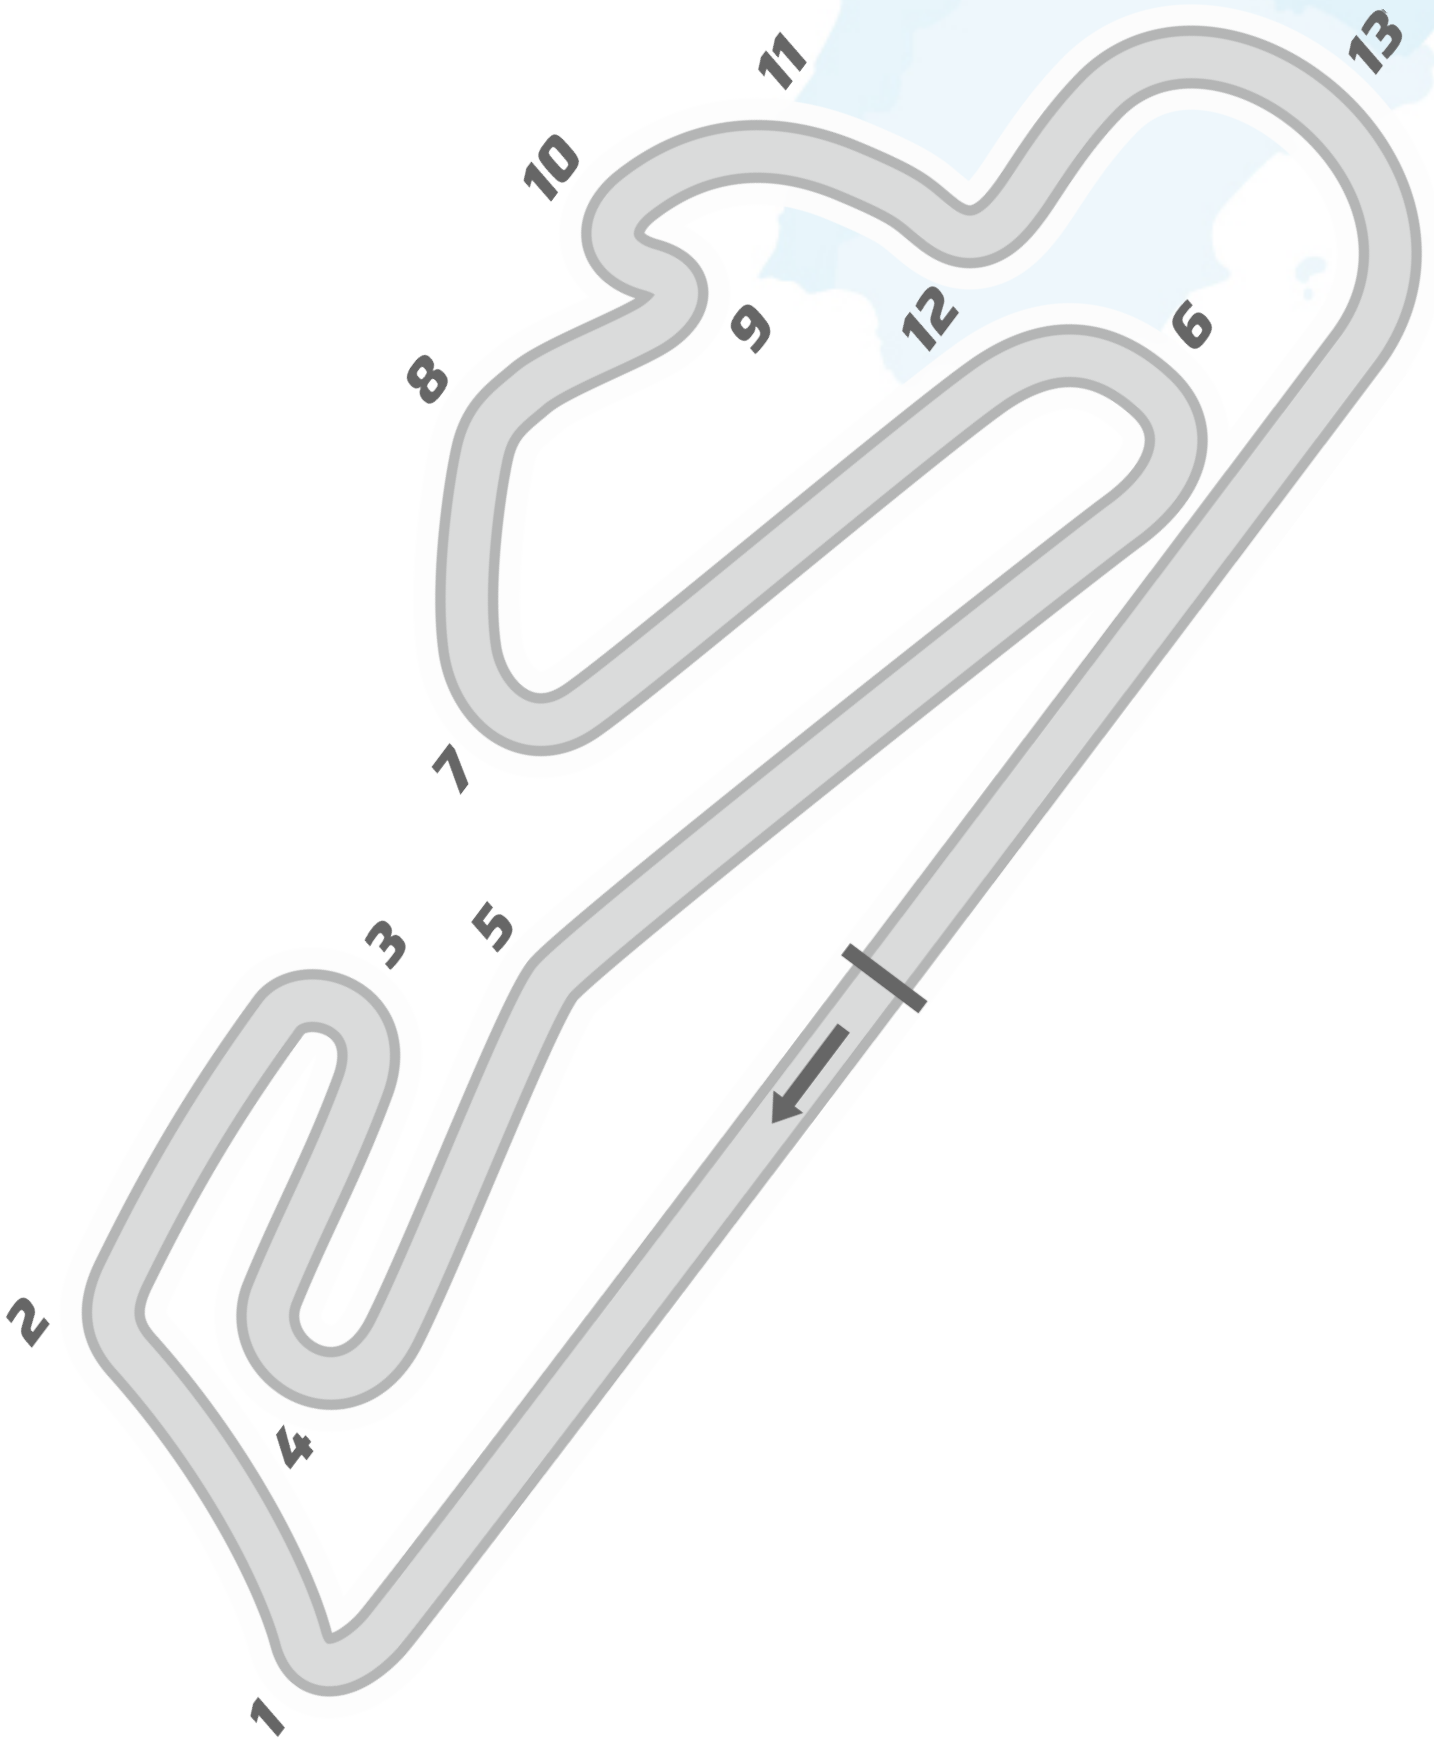

TRACK LAYOUT

ESTORIL 16/19 JAN 2025

WINTER
SERIES

GEDLICH
RACING

PIT BOXES

ESTORIL 16/19 JAN 2025

WINTER GEDLICH RACING
SERIES

CONTACTS